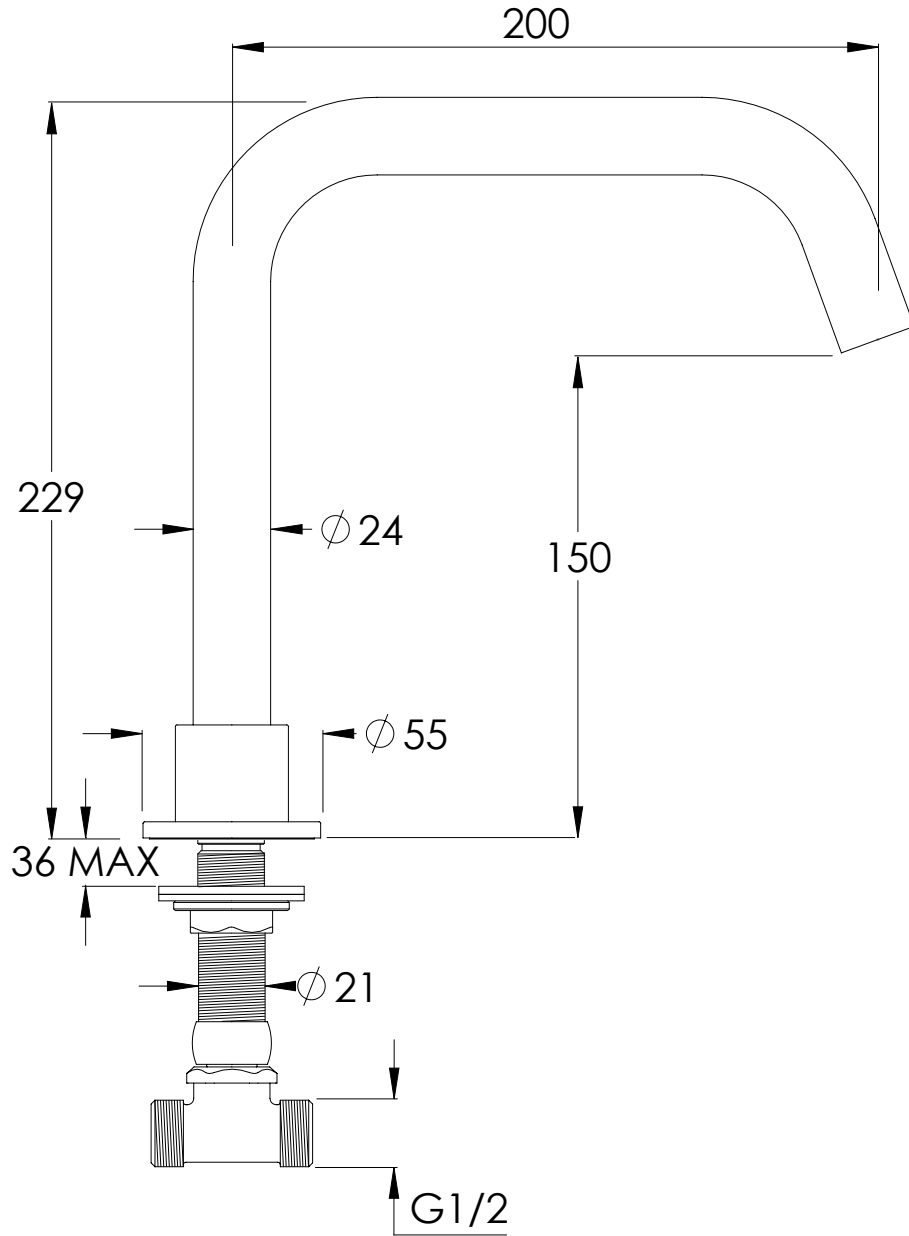

COALBROOK

CO2110

DECK MOUNTED SWIVEL ANGLED
BATH SPOUT

DATE: 03/09/21

REVISION: A

DIMENSIONS IN MILLIMETRES

WHILST EVERY EFFORT IS MADE TO ENSURE THE ACCURACY OF THESE DATA SHEETS THEY ARE SUBJECT TO CHANGE WITHOUT NOTICE AS PART OF THE COMPANY'S PRODUCT DEVELOPMENT PROCESS